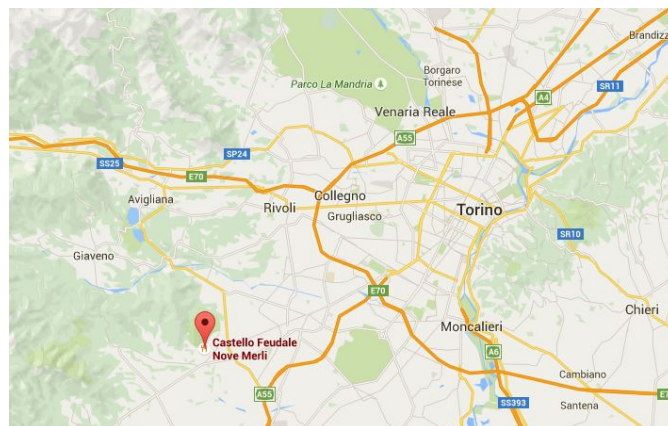

Hotel de charme/ quality hotel / 高质量的酒店

Con vista panoramica sulla pianura / panoramic view / 尽收眼底

Un'intera collina / An entire hill / 一个完整的山头

A 25,4 Km da Torino , 61 Km dall'aeroporto di Caselle

Google Street Wiew

[https://www.google.it/maps/place/Castello+Feudale+Nove+Merli/@44.9806514,7.4481718,3a,69.1y,354.41h,95.72t/data=!3m7!1e1!3m5!1sqRPwQWRReINPW4Wzv\\_QO7fg!2e0!6s%2F%2Fgeo1.ggpht.com%2Fcbk%3Fpanoid%3DqRPwQWRReINPW4Wzv\\_QO7fg%26output%3Dthumbnail%26cb\\_client%3Dmaps\\_sv.tactile.gps%26thumb%3D2%26w%3D100%26h%3D80%26yaw%3D318.80908%26pitch%3D0!7i13312!8i6656!4m2!3m1!1s0x47883e816603a96b:0x7a58d028725cd2dc!6m1!1e1](https://www.google.it/maps/place/Castello+Feudale+Nove+Merli/@44.9806514,7.4481718,3a,69.1y,354.41h,95.72t/data=!3m7!1e1!3m5!1sqRPwQWRReINPW4Wzv_QO7fg!2e0!6s%2F%2Fgeo1.ggpht.com%2Fcbk%3Fpanoid%3DqRPwQWRReINPW4Wzv_QO7fg%26output%3Dthumbnail%26cb_client%3Dmaps_sv.tactile.gps%26thumb%3D2%26w%3D100%26h%3D80%26yaw%3D318.80908%26pitch%3D0!7i13312!8i6656!4m2!3m1!1s0x47883e816603a96b:0x7a58d028725cd2dc!6m1!1e1)